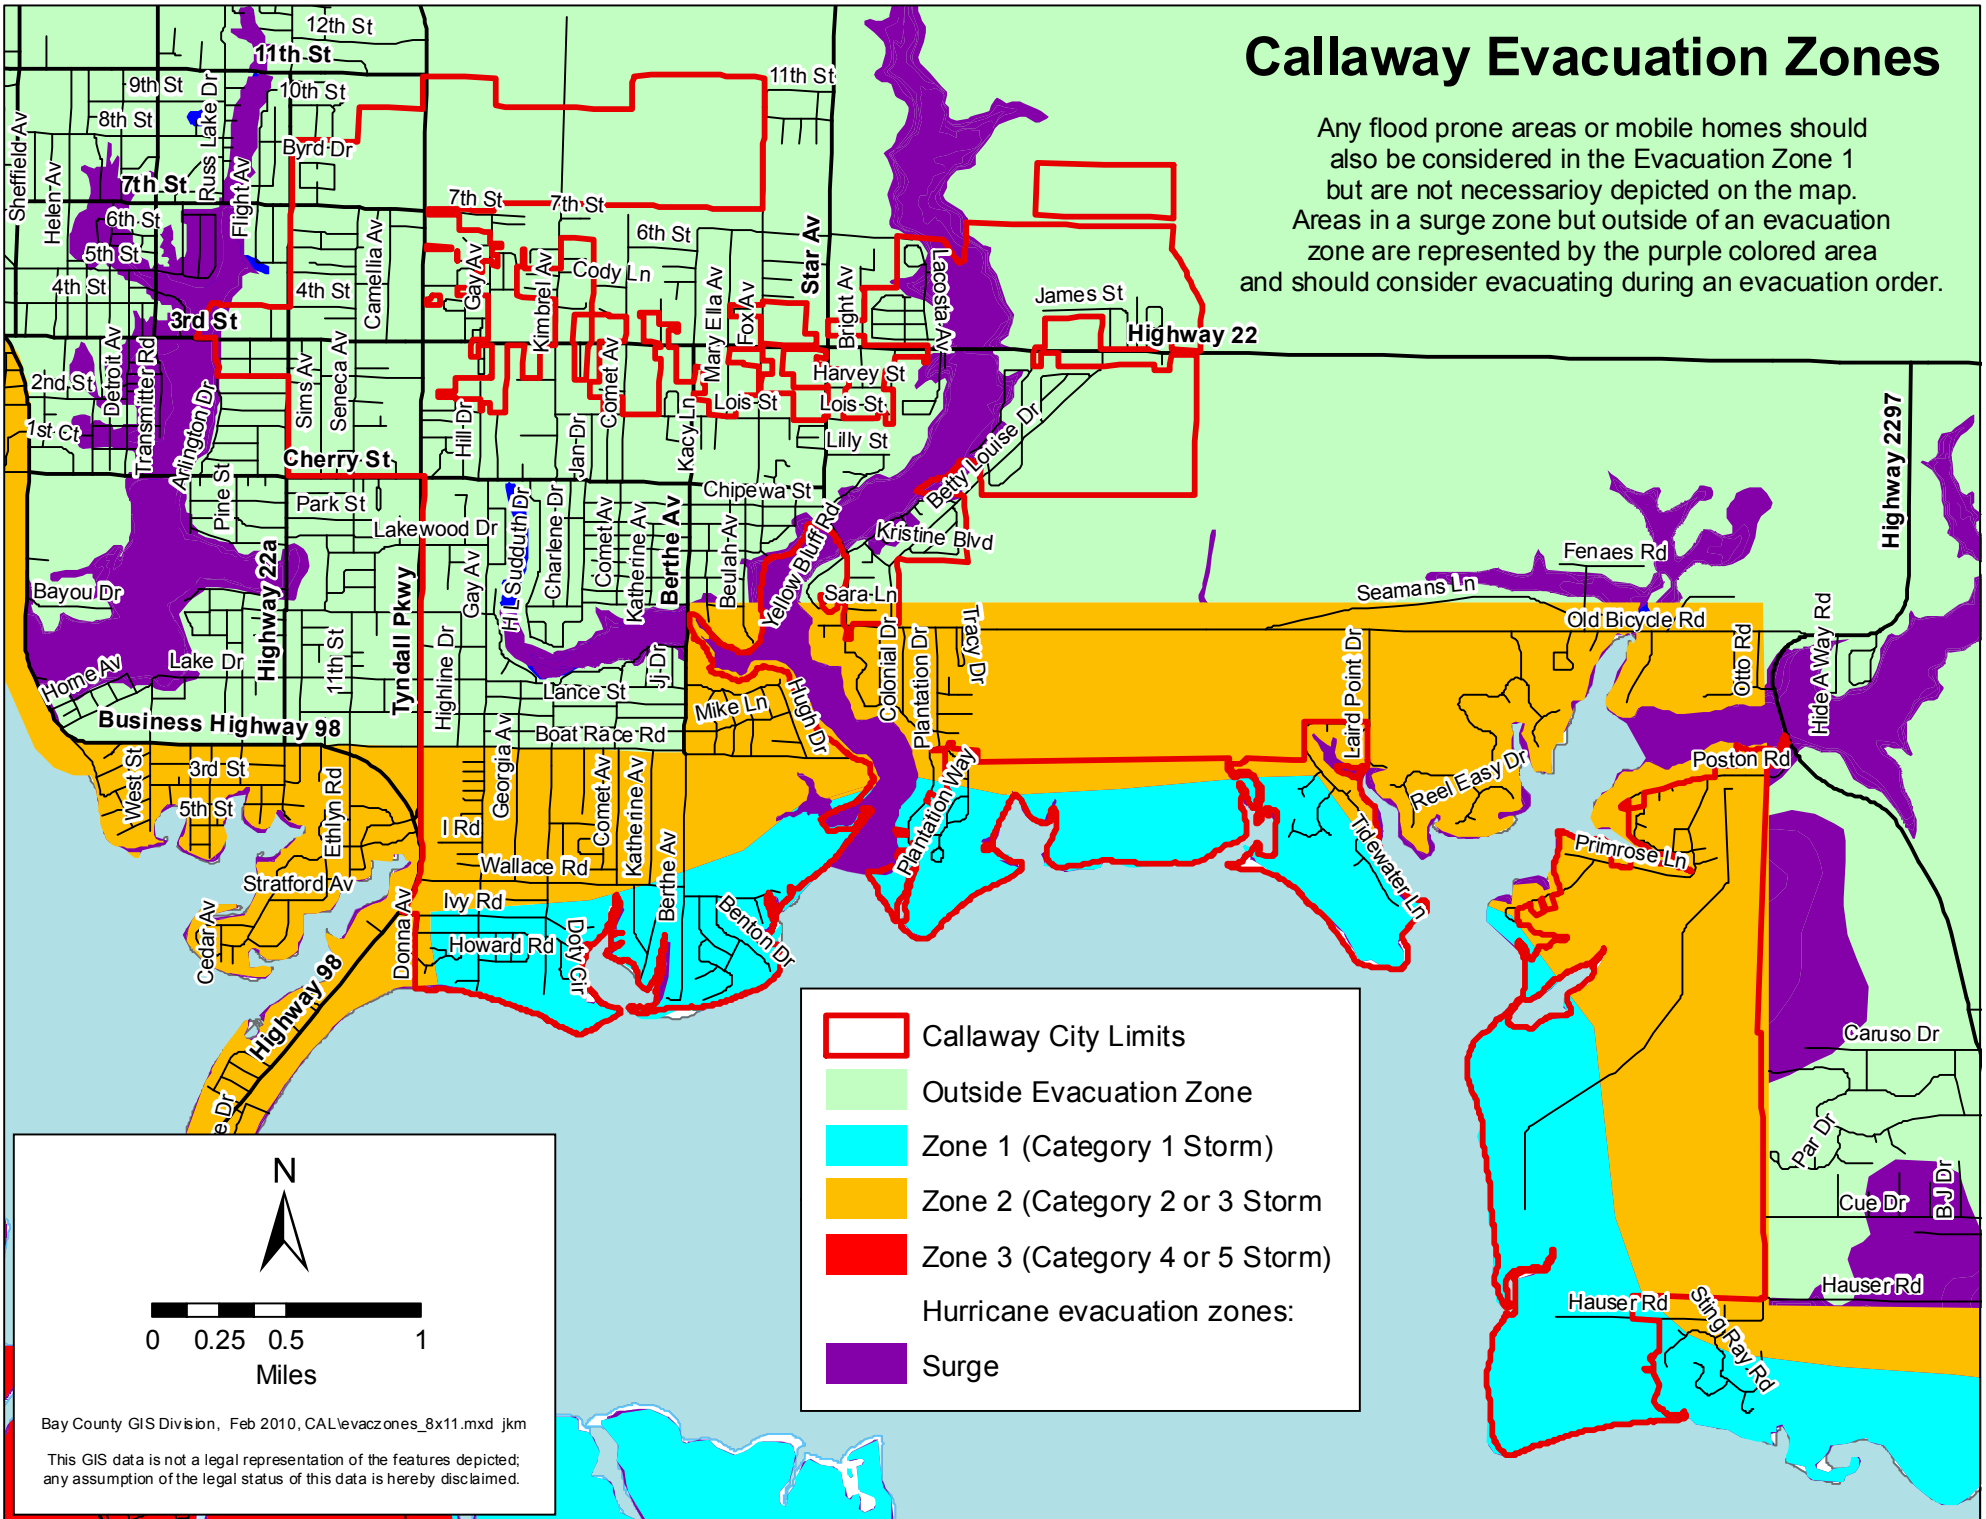

Callaway Evacuation Zones

Any flood prone areas or mobile homes should also be considered in the Evacuation Zone 1 but are not necessarily depicted on the map. Areas in a surge zone but outside of an evacuation zone are represented by the purple colored area and should consider evacuating during an evacuation order.

- Callaway City Limits
- Outside Evacuation Zone
- Zone 1 (Category 1 Storm)
- Zone 2 (Category 2 or 3 Storm)
- Zone 3 (Category 4 or 5 Storm)
- Hurricane evacuation zones:
- Surge

Bay County GIS Division, Feb 2010, CAL\evaczones_8x11.mxd jkm
 This GIS data is not a legal representation of the features depicted; any assumption of the legal status of this data is hereby disclaimed.